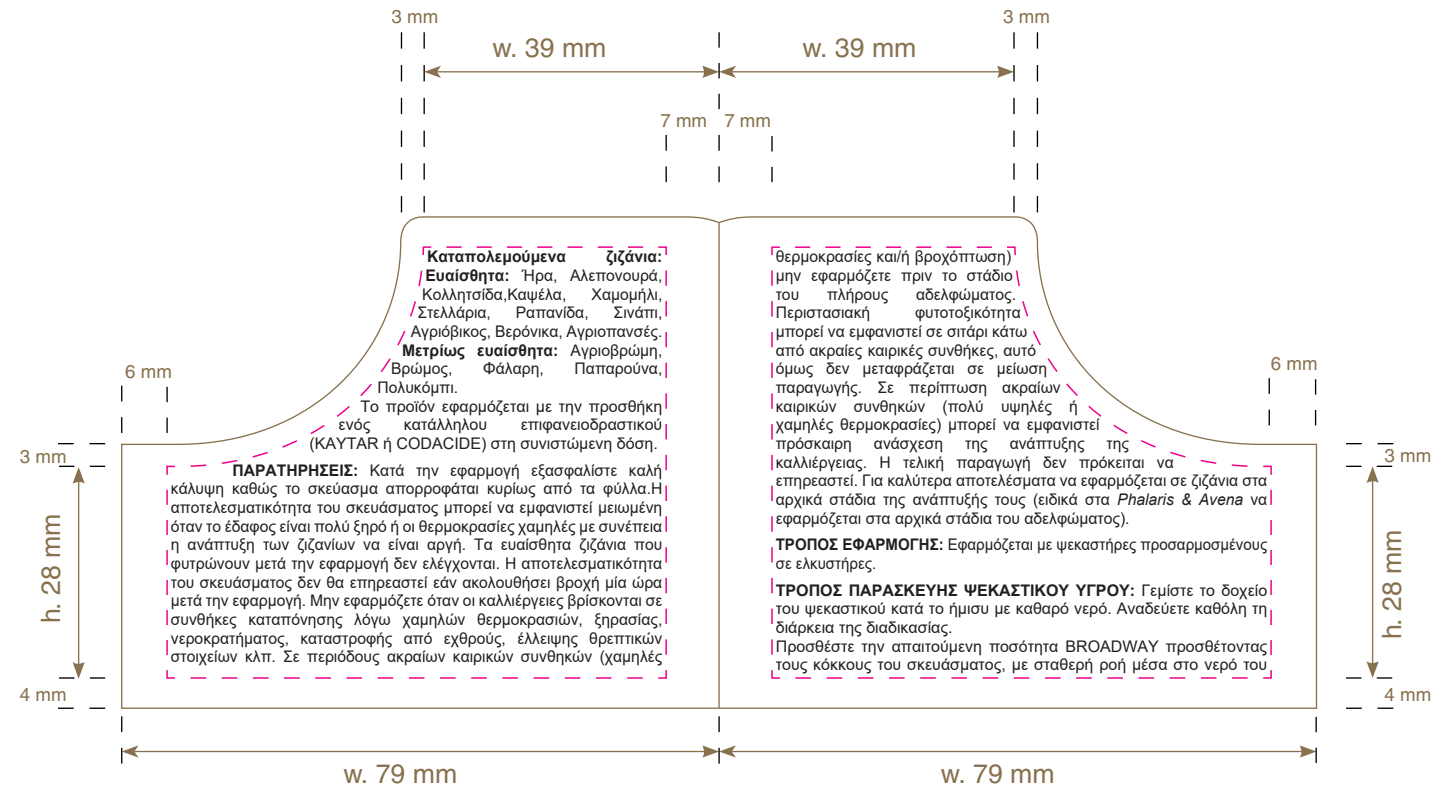

Dow AgroSciences

Package MID : 373826 2002
Trade Name : BROADWAY 85WG
Country : GREECE
Size : 79X65MM
Artwork Type : 0.4KG BOOKLET LABEL
Specification : EU581
Standardisation Level : 6
Printer : EMEA - CCL LABEL ITALY
Packing Location : EMEA - TORRE SRL TORRINIERI (F456/F500)

Ticket No : N/A
Date : 10-JAN-20
Proof Cycle No : 1
Last updated by : EMEA DRUSENHEIM

COLOUR REFERENCES

Number of Colours used: 1

Black

EU 581

PAGE 8

PAGE 9