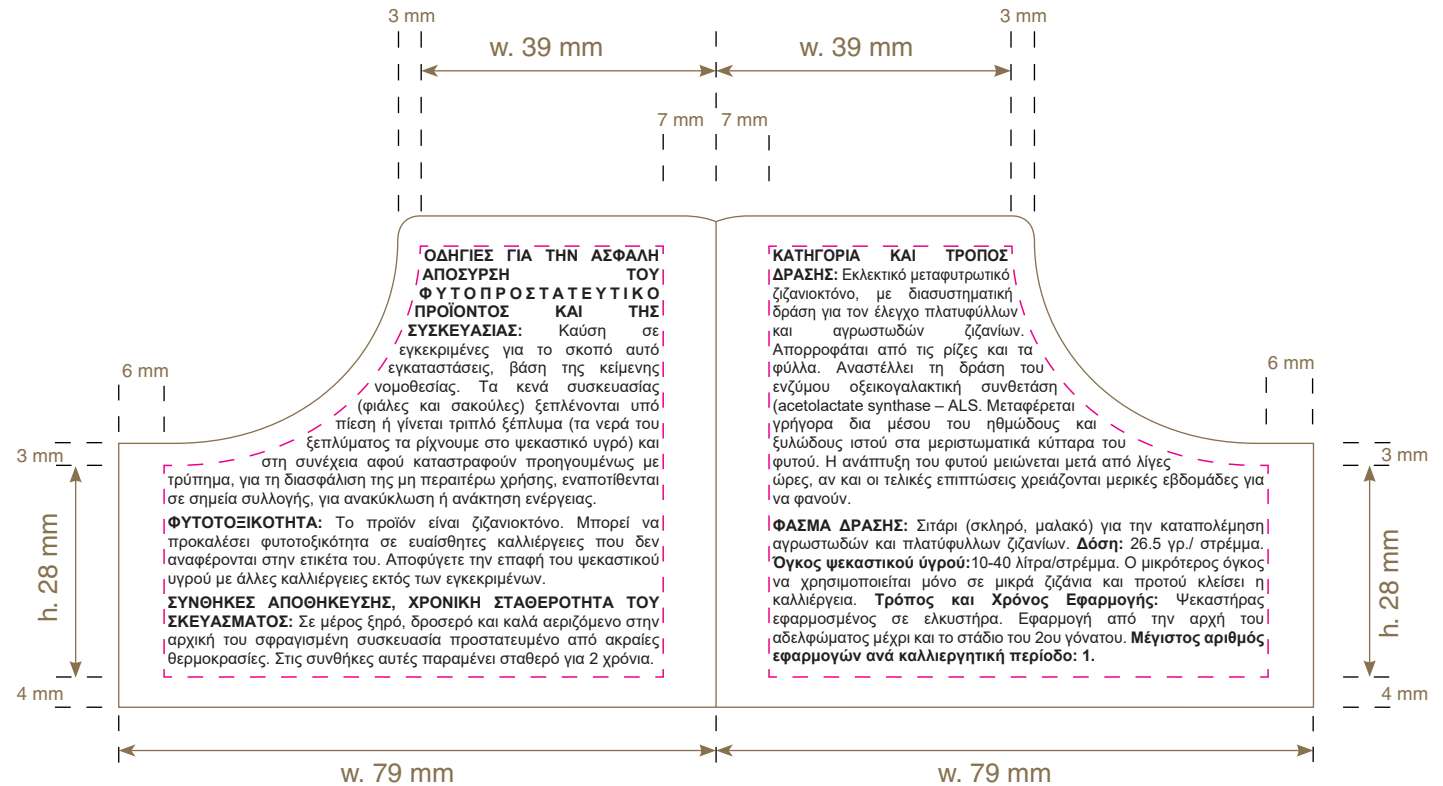

Dow AgroSciences

Package MID : 373826 2002
Trade Name : BROADWAY 85WG
Country : GREECE
Size : 79X65MM
Artwork Type : 0.4KG BOOKLET LABEL
Specification : EU581
Standardisation Level : 6
Printer : EMEA - CCL LABEL ITALY
Packing Location : EMEA - TORRE SRL TORRINIERI (F456/F500)

Ticket No : N/A
Date : 10-JAN-20
Proof Cycle No : 1
Last updated by : EMEA DRUSENHEIM

COLOUR REFERENCES

Number of Colours used: 1

Black

EU 581

PAGE 6

PAGE 7