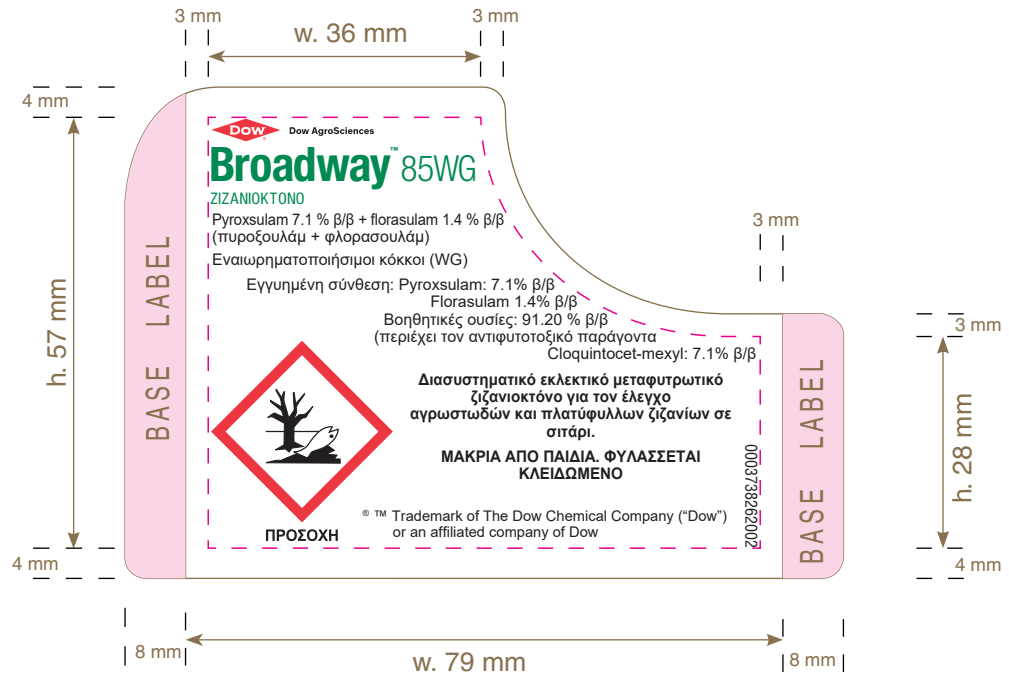

Ticket No : N/A
Date : 10-JAN-20
Proof Cycle No : 1
Last updated by : EMEA DRUSENHEIM

COLOUR REFERENCES

Number of Colours used: 4

EU 581

PAGE 1

Dow AgroSciences

Package MID : 373826 2002
 Trade Name : BROADWAY 85WG
 Country : GREECE
 Size : 79X65MM
 Artwork Type : 0.4KG BOOKLET LABEL
 Specification : EU581
 Standardisation Level : 6
 Printer : EMEA - CCL LABEL ITALY
 Packing Location : EMEA - TORRE SRL TORRINIERI (F456/F500)