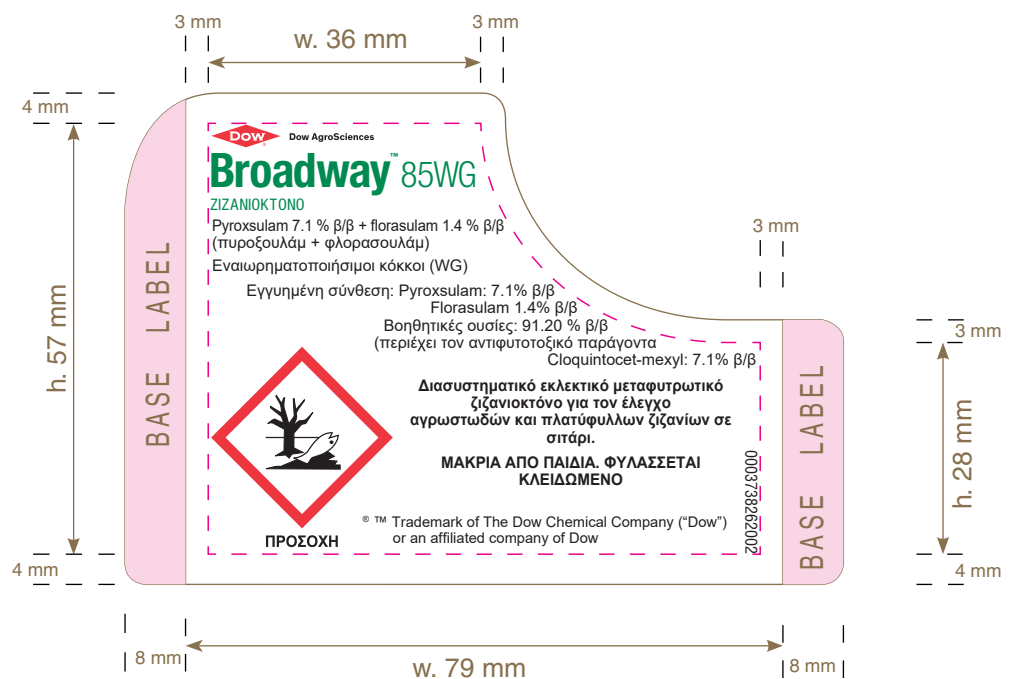

Dow AgroSciences

Package MID : 373826 2002
 Trade Name : BROADWAY 85WG
 Country : GREECE
 Size : 95X65MM
 Artwork Type : 0.4KG BOOKLET LABEL
 Specification : EU581
 Standardisation Level : 6
 Printer : EMEA - CCL LABEL ITALY
 Packing Location : EMEA - TORRE SRL TORRINIERI (F456/F500)

Ticket No : N/A
 Date : 10-JAN-20
 Proof Cycle No : 1
 Last updated by : EMEA DRUSENHEIM

COLOUR REFERENCES
 Number of Colours used: 4

EU 581

PAGE 1

Dow AgroSciences

Package MID : 373826 2002
 Trade Name : BROADWAY 85WG
 Country : GREECE
 Size : 79X65MM
 Artwork Type : 0.4KG BOOKLET LABEL
 Specification : EU581
 Standardisation Level : 6
 Printer : EMEA - CCL LABEL ITALY
 Packing Location : EMEA - TORRE SRL TORRINIERI (F456/F500)

Ticket No : N/A
 Date : 10-JAN-20
 Proof Cycle No : 1
 Last updated by : EMEA DRUSENHEIM

COLOUR REFERENCES

Number of Colours used: 4

EU 581

PAGE 2

PAGE 3

Dow AgroSciences

Package MID : 373826 2002
 Trade Name : BROADWAY 85WG
 Country : GREECE
 Size : 79X65MM
 Artwork Type : 0.4KG BOOKLET LABEL
 Specification : EU581
 Standardisation Level : 6
 Printer : EMEA - CCL LABEL ITALY
 Packing Location : EMEA - TORRE SRL TORRINIERI (F456/F500)