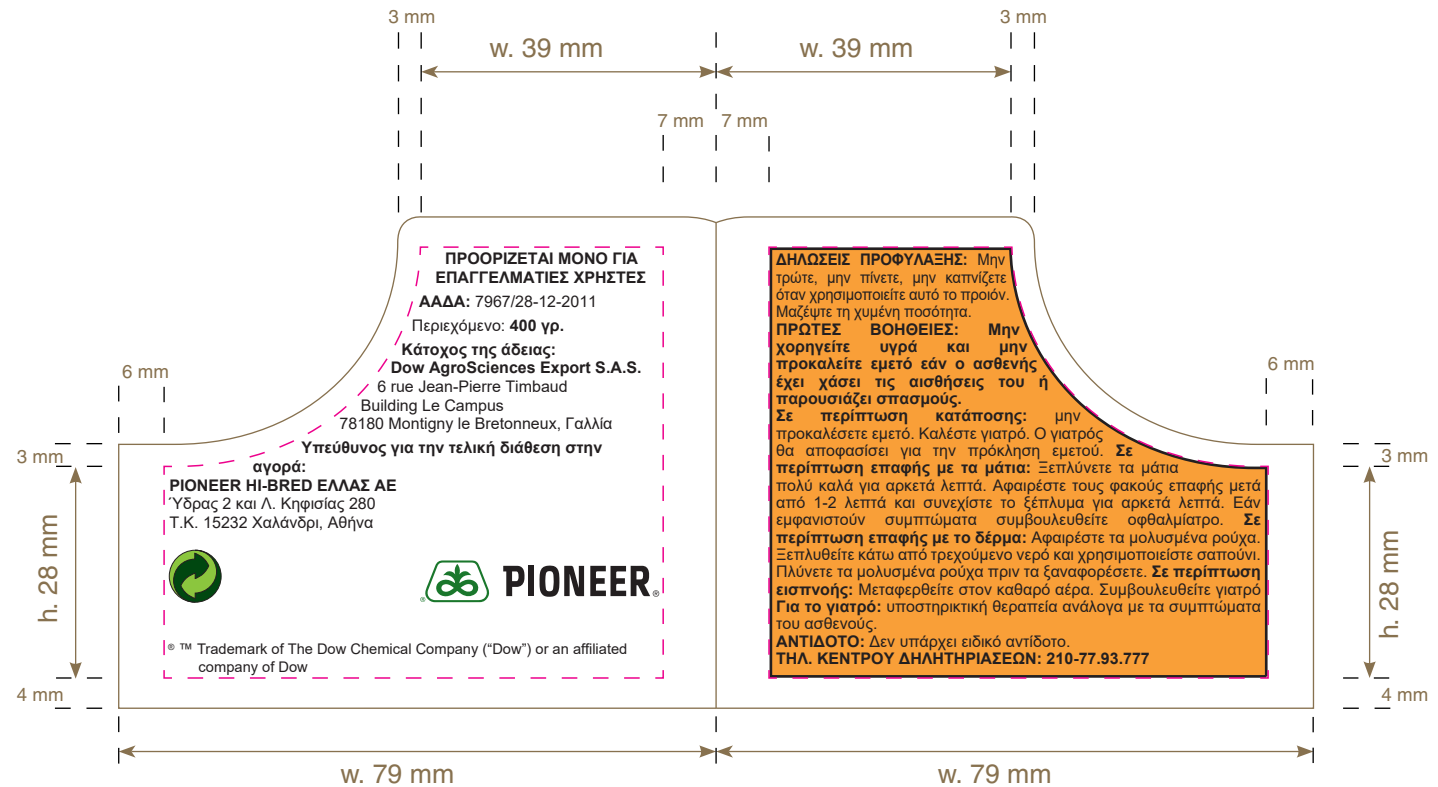

Ticket No : N/A
 Date : 10-JAN-20
 Proof Cycle No : 1
 Last updated by : EMEA DRUSENHEIM

COLOUR REFERENCES
 Number of Colours used: 4

EU 581

PAGE 1

Dow AgroSciences

Package MID : 373826 2002
 Trade Name : BROADWAY 85WG
 Country : GREECE
 Size : 79X65MM
 Artwork Type : 0.4KG BOOKLET LABEL
 Specification : EU581
 Standardisation Level : 6
 Printer : EMEA - CCL LABEL ITALY
 Packing Location : EMEA - TORRE SRL TORRINIERI (F456/F500)

Ticket No : N/A
 Date : 10-JAN-20
 Proof Cycle No : 1
 Last updated by : EMEA DRUSENHEIM

COLOUR REFERENCES

Number of Colours used: 4

EU 581

PAGE 2

PAGE 3

Dow AgroSciences

Package MID : 373826 2002
 Trade Name : BROADWAY 85WG
 Country : GREECE
 Size : 79X65MM
 Artwork Type : 0.4KG BOOKLET LABEL
 Specification : EU581
 Standardisation Level : 6
 Printer : EMEA - CCL LABEL ITALY
 Packing Location : EMEA - TORRE SRL TORRINIERI (F456/F500)