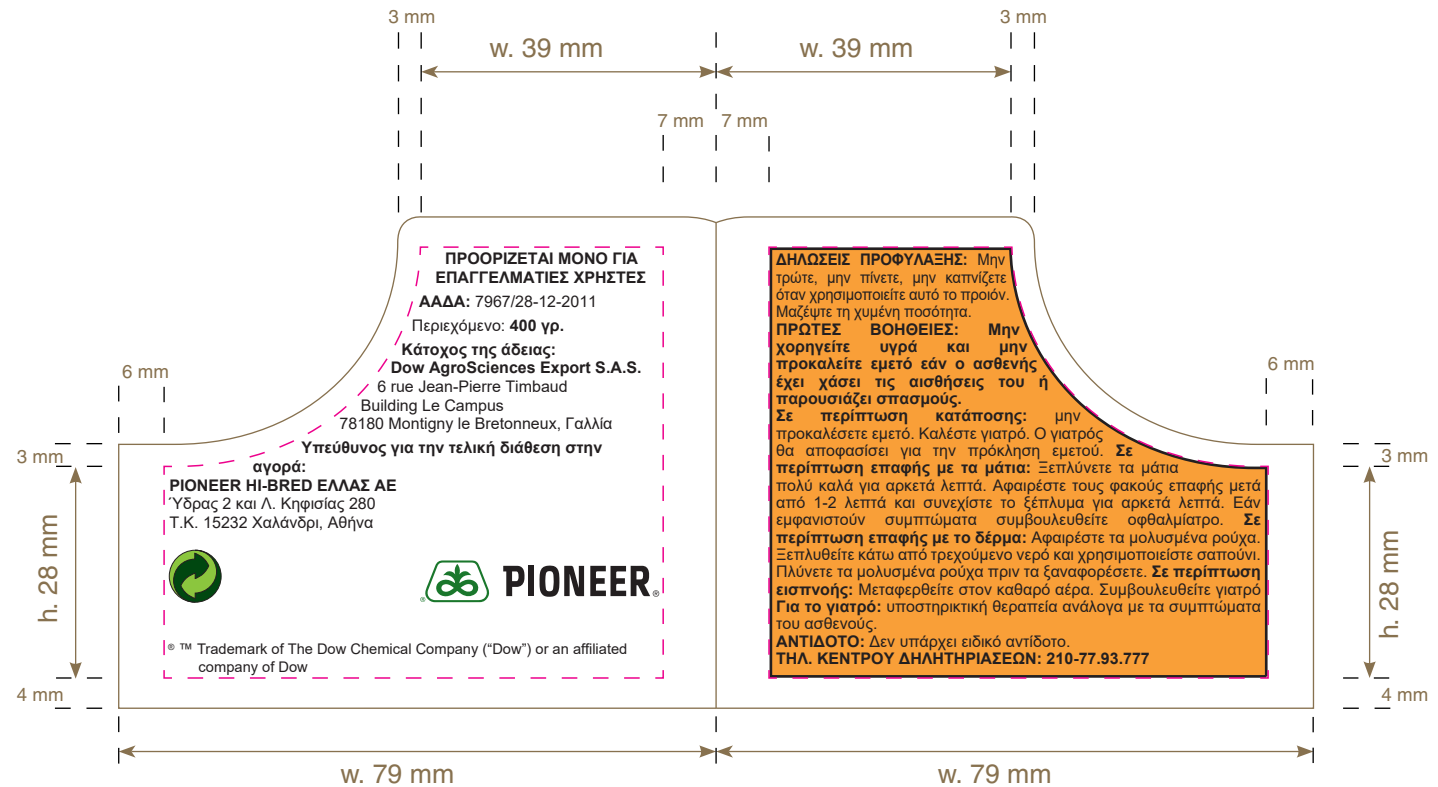

Ticket No : N/A
 Date : 10-JAN-20
 Proof Cycle No : 1
 Last updated by : EMEA DRUSENHEIM

COLOUR REFERENCES

Number of Colours used: 4

EU 581

PAGE 2

PAGE 3

Dow AgroSciences

Package MID : 373826 2002
 Trade Name : BROADWAY 85WG
 Country : GREECE
 Size : 79X65MM
 Artwork Type : 0.4KG BOOKLET LABEL
 Specification : EU581
 Standardisation Level : 6
 Printer : EMEA - CCL LABEL ITALY
 Packing Location : EMEA - TORRE SRL TORRINIERI (F456/F500)