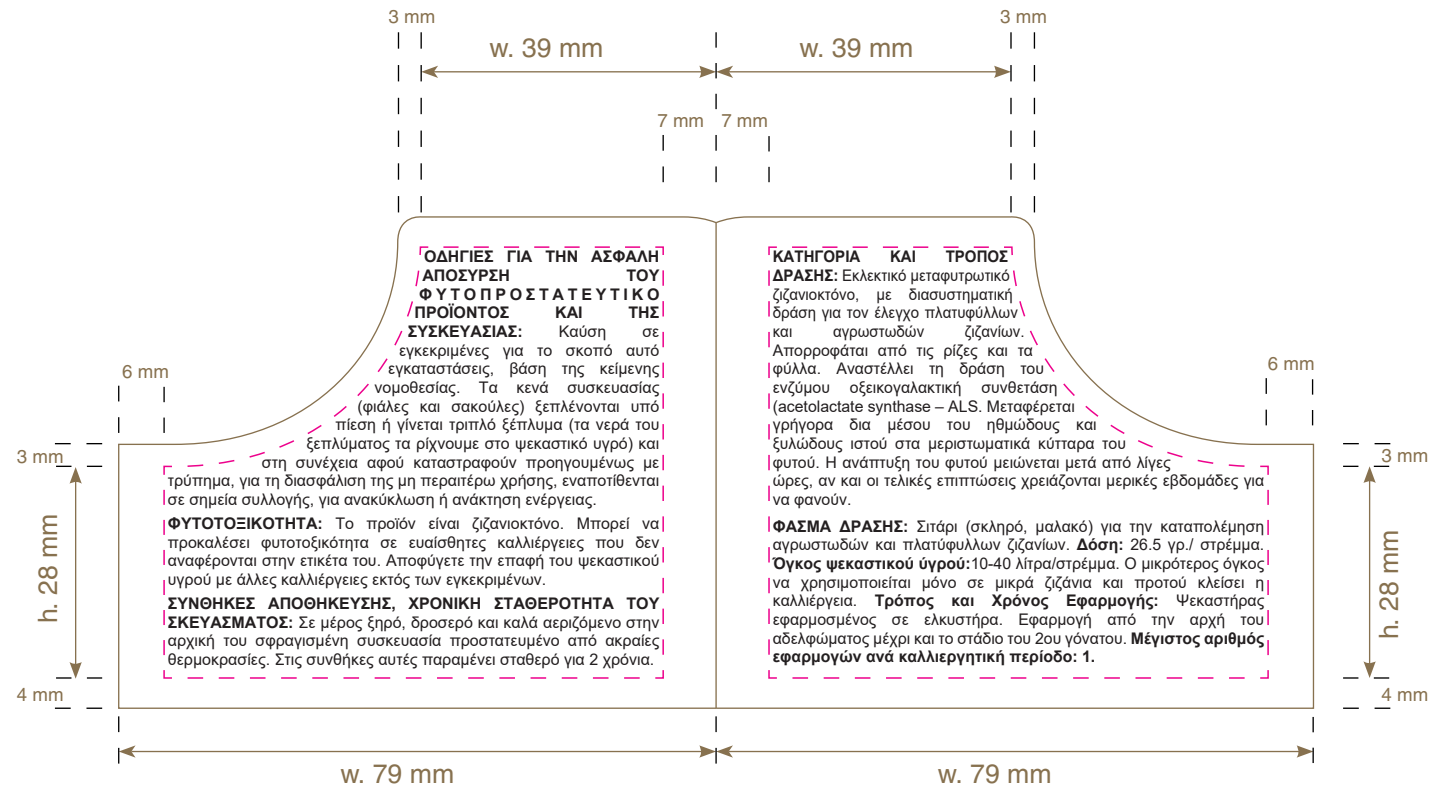

Dow AgroSciences

Package MID : 373826 2002
Trade Name : BROADWAY 85WG
Country : GREECE
Size : 79X65MM
Artwork Type : 0.4KG BOOKLET LABEL
Specification : EU581
Standardisation Level : 6
Printer : EMEA - CCL LABEL ITALY
Packing Location : EMEA - TORRE SRL TORRINIERI (F456/F500)

Ticket No : N/A
Date : 10-JAN-20
Proof Cycle No : 1
Last updated by : EMEA DRUSENHEIM

COLOUR REFERENCES

Number of Colours used: 1

Black

EU 581

PAGE 6

PAGE 7