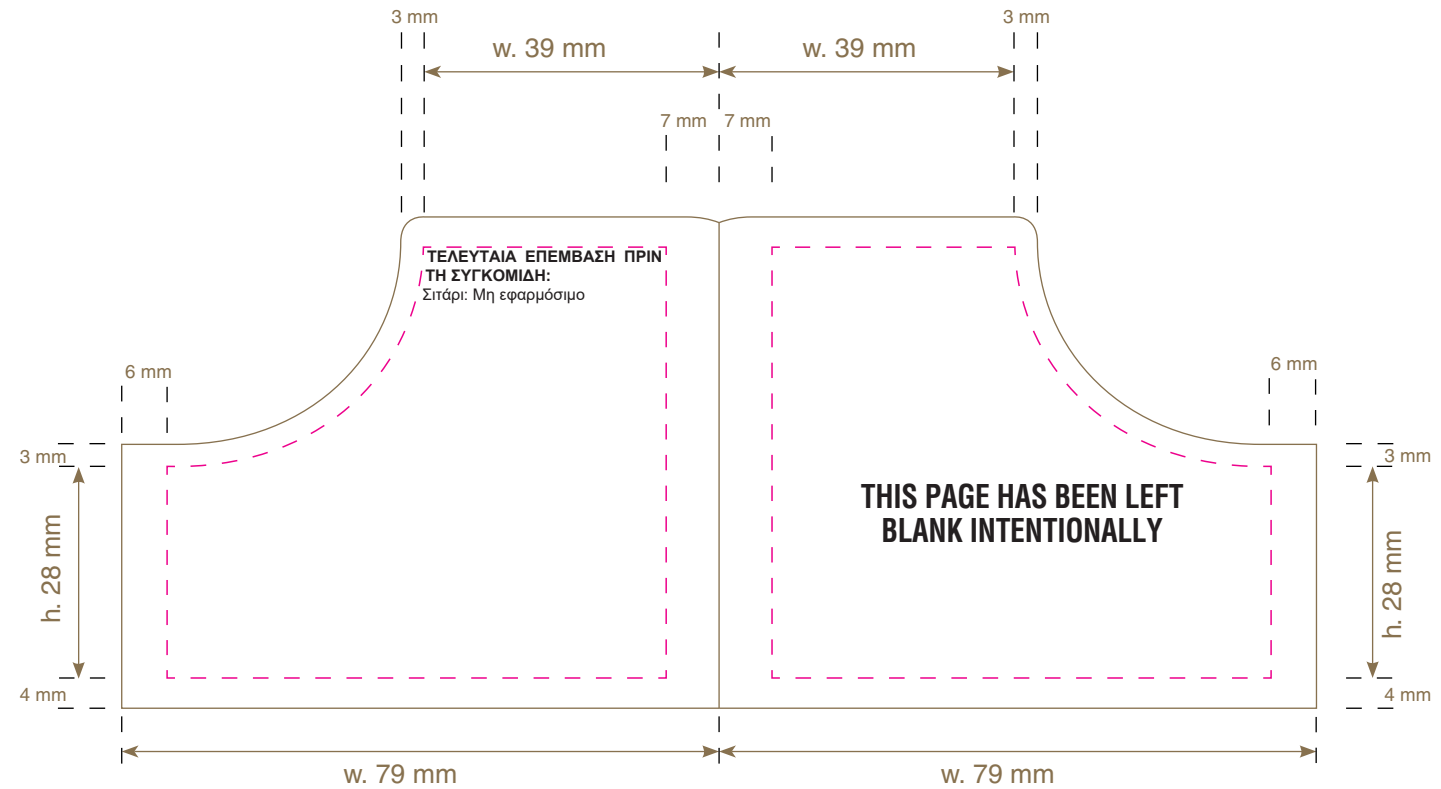

Dow AgroSciences

Package MID : 373826 2002
Trade Name : BROADWAY 85WG
Country : GREECE
Size : 79X65MM
Artwork Type : 0.4KG BOOKLET LABEL
Specification : EU581
Standardisation Level : 6
Printer : EMEA - CCL LABEL ITALY
Packing Location : EMEA - TORRE SRL TORRINIERI (F456/F500)

Ticket No : N/A
Date : 10-JAN-20
Proof Cycle No : 1
Last updated by : EMEA DRUSENHEIM

COLOUR REFERENCES
Number of Colours used: 1

Black

EU 581

PAGE 12

PAGE 13