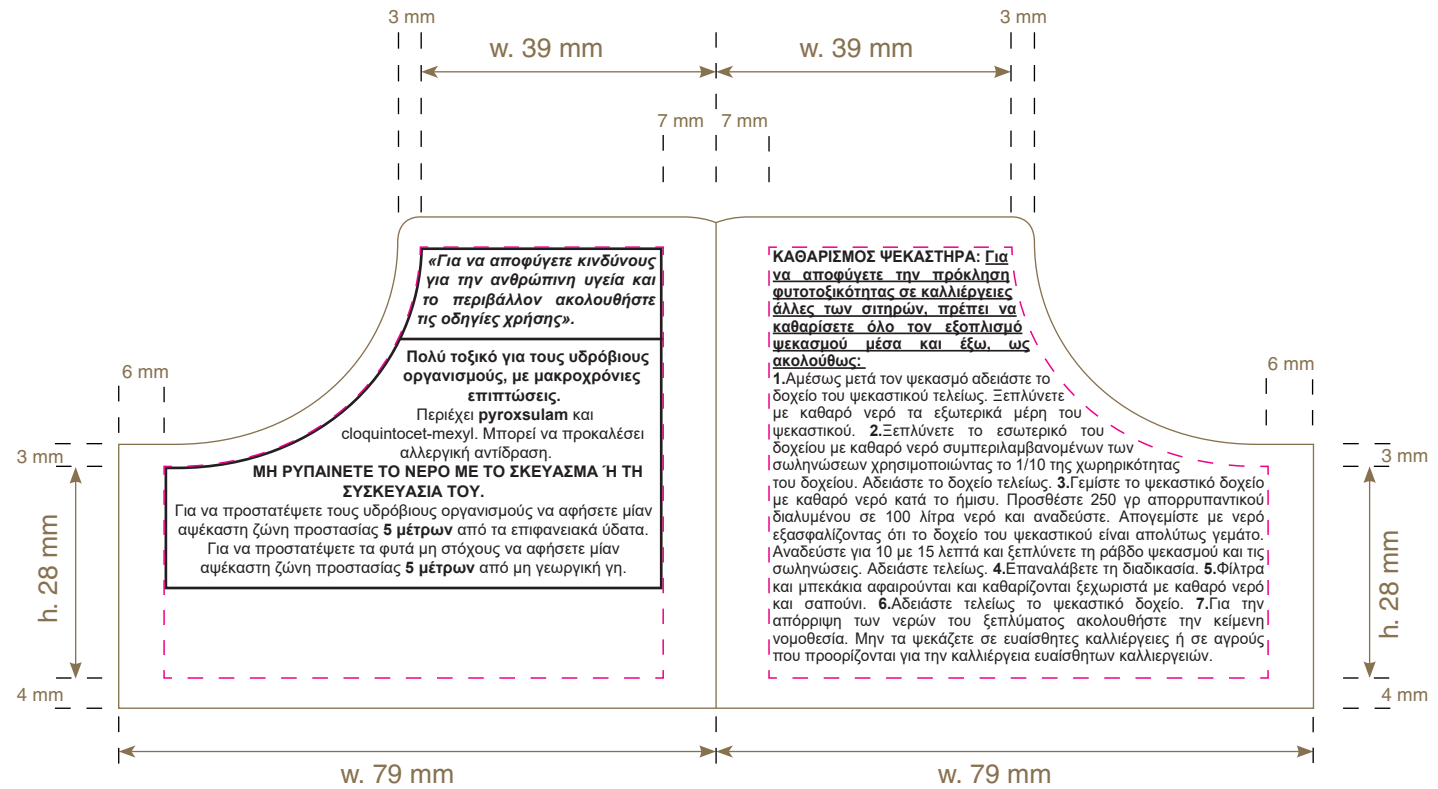

Dow AgroSciences

Package MID : 373826 2002
Trade Name : BROADWAY 85WG
Country : GREECE
Size : 79X65MM
Artwork Type : 0.4KG BOOKLET LABEL
Specification : EU581
Standardisation Level : 6
Printer : EMEA - CCL LABEL ITALY
Packing Location : EMEA - TORRE SRL TORRINIERI (F456/F500)

Ticket No : N/A
Date : 10-JAN-20
Proof Cycle No : 1
Last updated by : EMEA DRUSENHEIM

COLOUR REFERENCES

Number of Colours used: 1

Black

EU 581

PAGE 4

PAGE 5