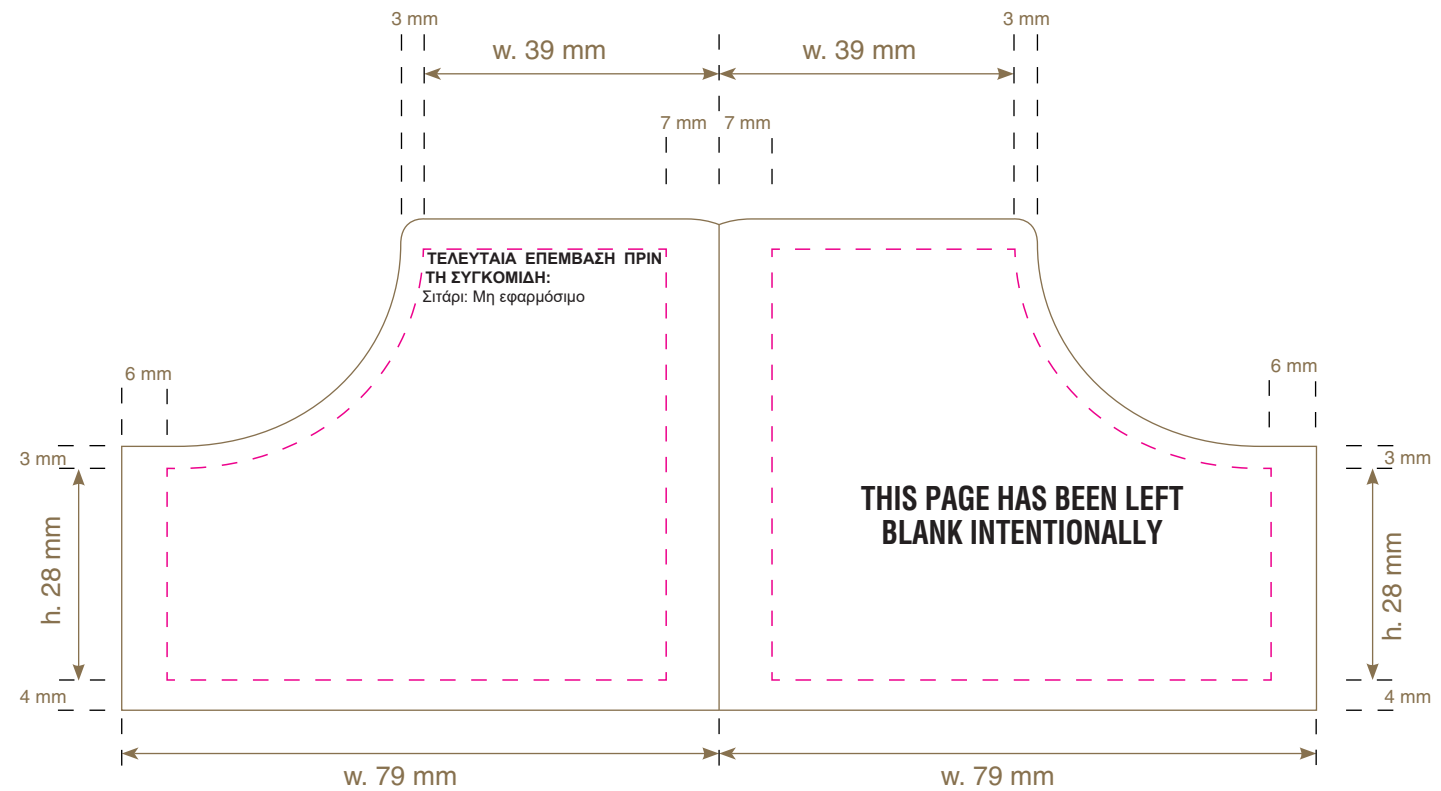

Dow AgroSciences

Package MID : 373826 2002
Trade Name : BROADWAY 85WG
Country : GREECE
Size : 79X65MM
Artwork Type : 0.4KG BOOKLET LABEL
Specification : EU581
Standardisation Level : 6
Printer : EMEA - CCL LABEL ITALY
Packing Location : EMEA - TORRE SRL TORRINIERI (F456/F500)

Ticket No : N/A
Date : 10-JAN-20
Proof Cycle No : 1
Last updated by : EMEA DRUSENHEIM

COLOUR REFERENCES

Number of Colours used: 1

Black

EU 581

PAGE 12

PAGE 13