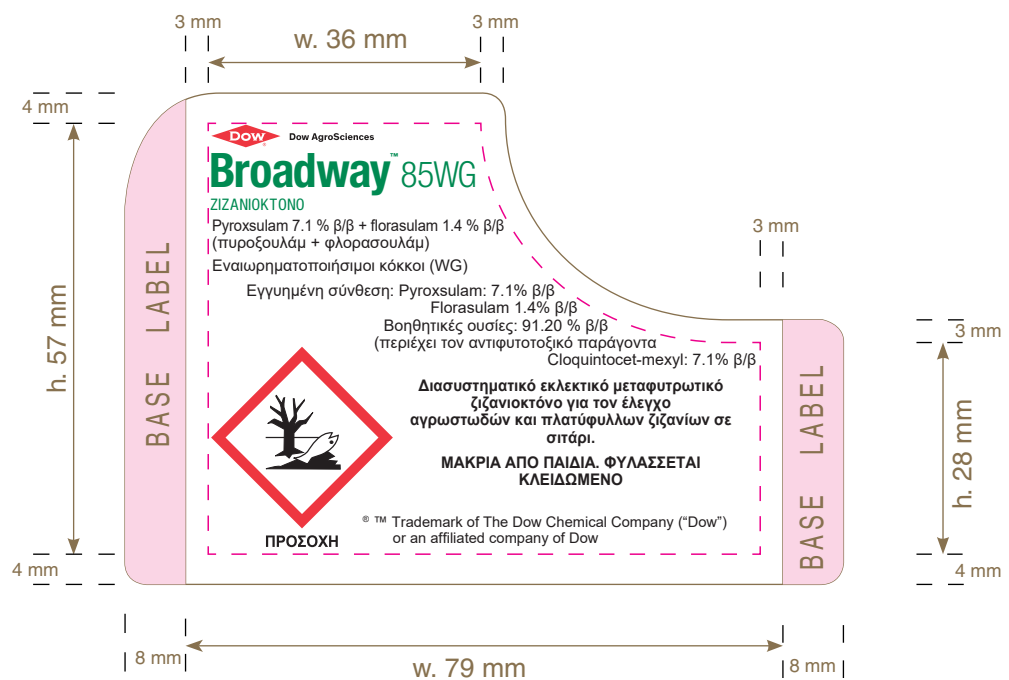

Dow AgroSciences

Package MID : 373826 2002
Trade Name : BROADWAY 85WG
Country : GREECE
Size : 95X65MM
Artwork Type : 0.4KG BOOKLET LABEL
Specification : EU581
Standardisation Level : 6
Printer : EMEA - CCL LABEL ITALY
Packing Location : EMEA - TORRE SRL TORRINIERI (F456/F500)

Ticket No : N/A
Date : 10-JAN-20
Proof Cycle No : 1
Last updated by : EMEA DRUSENHEIM

COLOUR REFERENCES
Number of Colours used: 4

EU 581

PAGE 14