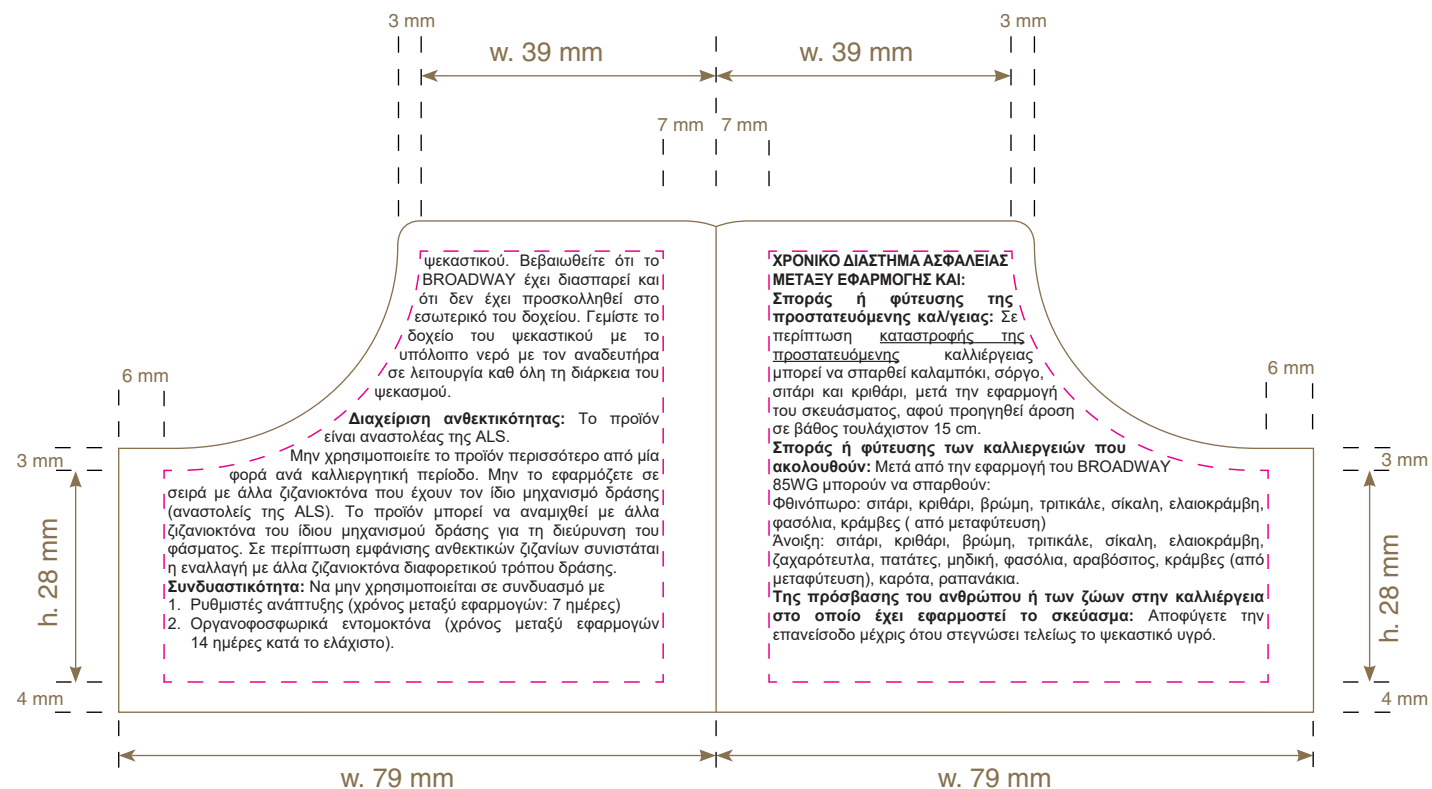

Dow AgroSciences

Package MID : 373826 2002
Trade Name : BROADWAY 85WG
Country : GREECE
Size : 79X65MM
Artwork Type : 0.4KG BOOKLET LABEL
Specification : EU581
Standardisation Level : 6
Printer : EMEA - CCL LABEL ITALY
Packing Location : EMEA - TORRE SRL TORRINIERI (F456/F500)

Ticket No : N/A
Date : 10-JAN-20
Proof Cycle No : 1
Last updated by : EMEA DRUSENHEIM

COLOUR REFERENCES

Number of Colours used: 1

Black

EU 581

PAGE 10

PAGE 11